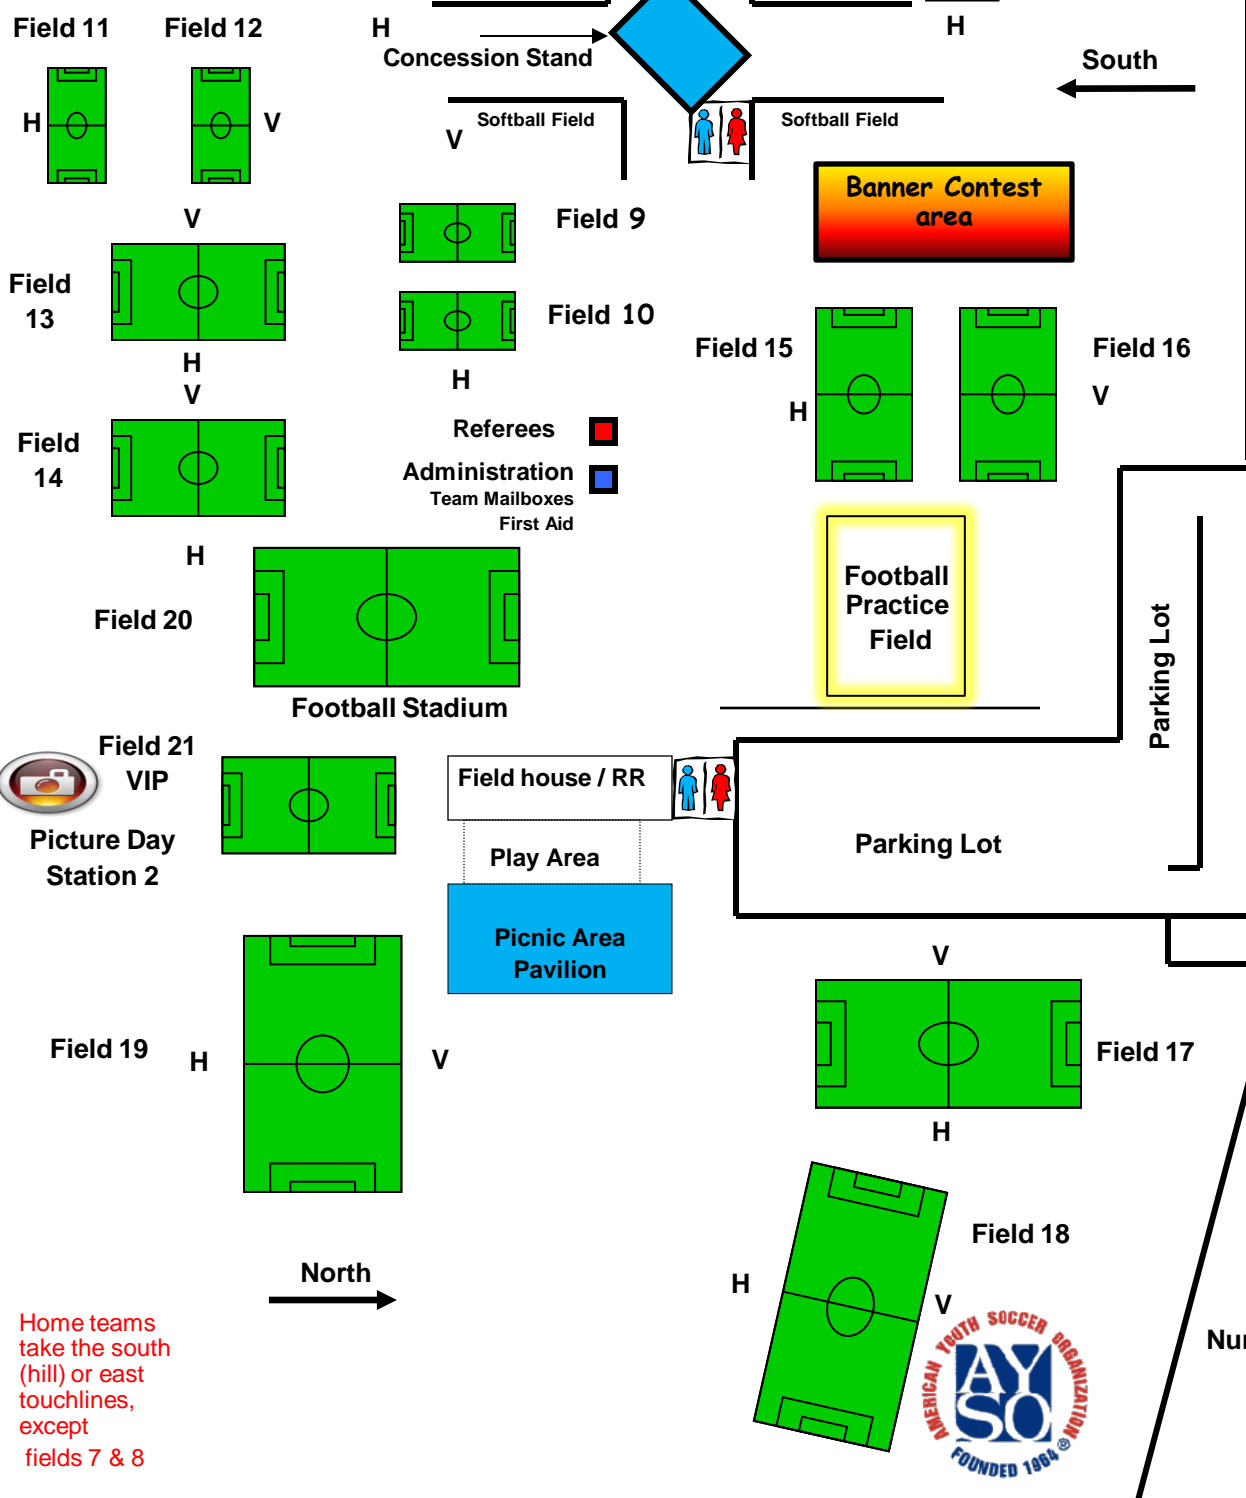

- Fields 1 - 4**
- Fields 5 - 8**
- U-5: Fields 1-4
  - U-6: Fields 5-8
  - U-7: Fields 9-10
  - U-8: Fields 11-12
  - U-10: Fields 13-16
  - U-12: Fields 17-18
  - U-14: Fields 19-20
  - VIP: Field 21

Home teams take the south (hill) or east touchlines, except fields 7 & 8

2014 Moorpark AYSO Field Layout